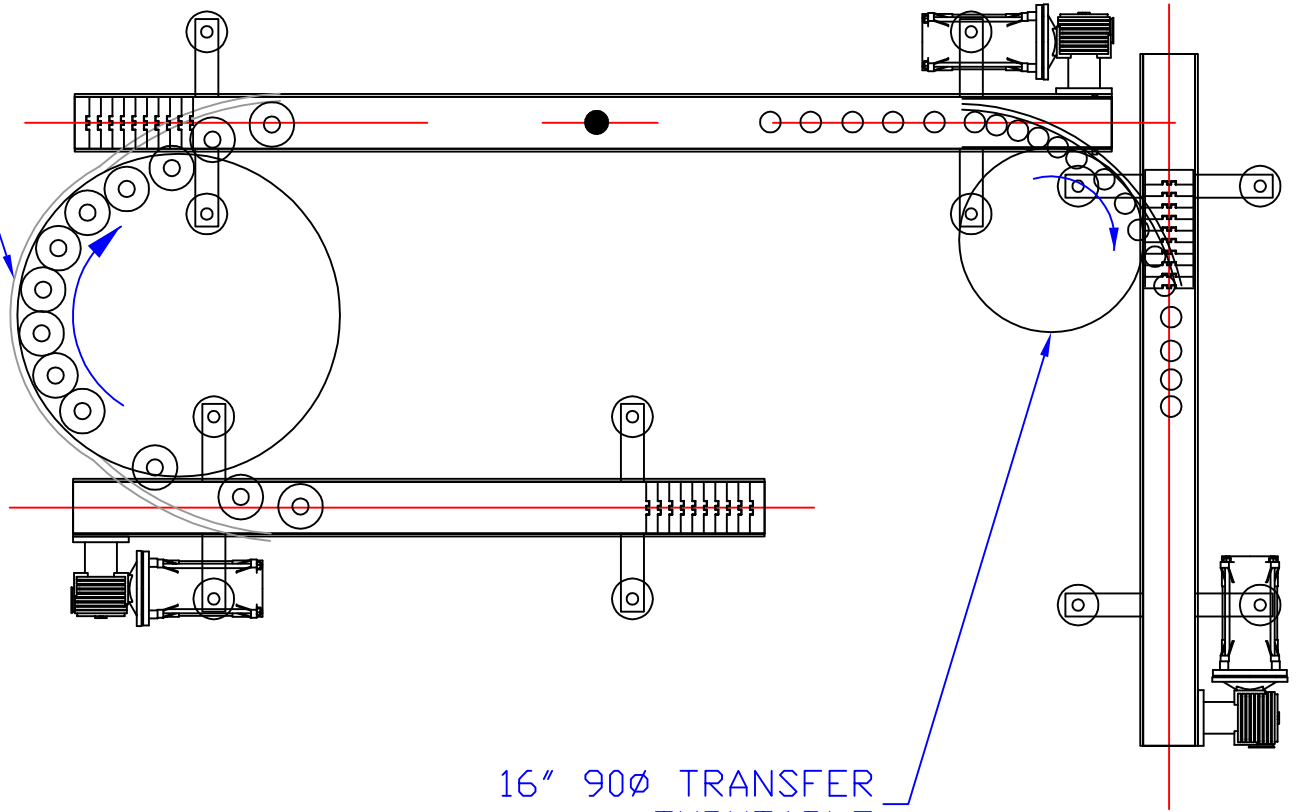

90° OR 180° TRANSFER
TURNABLES AVAILABLE IN
28, 40, 48, & 60 inch
DIAMETERS

16" 90° TRANSFER
TURNTABLE

U.S. Packaging Equipment